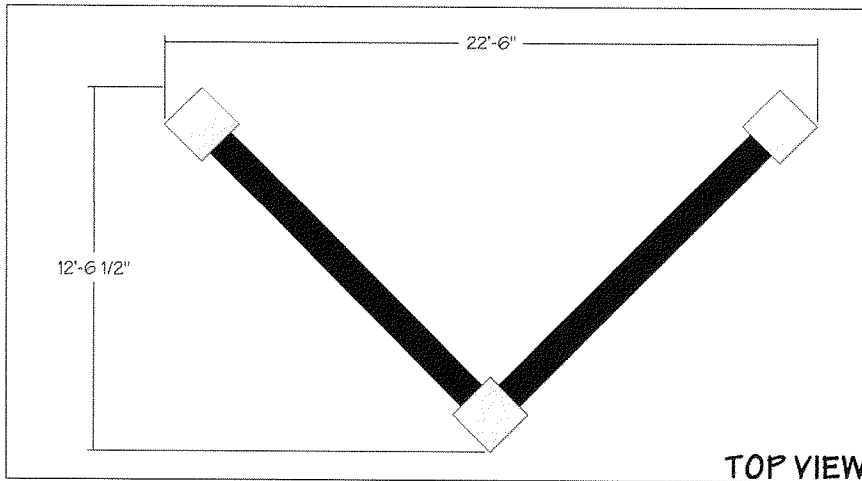

DESCRIPTION OF SIGN

EXHIBIT "B" SKETCH OR SURVEY OF SIGN LOCATION

- 1- 1/2" FLAT CUT OUT BRONZE SHAVE WELDED TO 2" X 2" X 1/8" ALUMINUM SQUARE TUBING.
- 2- 3/4" THICK CLEAR PUSH THRU SHAPE WITH DIGITALLY PRINTED COLORED SHAPE OVERLAY WITH OPTICALLY CLEAR LAMINATE, INTERNALLY ILLUMINATED WITH LED'S.
- 3- 2" X 2" 1/8" SQUARE ALUMINUM TUBE FRAME WITH DECORATIVE CAPITAL TOP FABRICATED OUT OF .060" ALUMINUM WITH 1" SQUARE TUBE COLLAR AND 1/16" X 1/16" SQUARE TUBING TOP COVER SQUARE TUBING WITH .090" ALUMINUM SKINNED FROM INSIDE TO CREATE 2" RECESS.
- 4- NOMINAL 1 3/8" THICK STACKED "PEARLSTONE" STONE COLUMN INSET MATERIAL FROM NICHIA MATERIAL LOT AND SECURED TO COLUMN BATTERS WITH HIGH-BOND ADHESIVE MASTIC AND BLIND FASTENERS.
- 5- 3/4" THICK CLEAR ACRYLIC PUSH THRU COPY WITH 24V 3635-0711 DAY NIGHT VENTL APPLIED FRONT SURFACE AND 5756-70 WHITE DIFFUSER APPLIED SECOND SURFACE. INTERNALLY ILLUMINATED WITH LED'S.
- 6- MAIN CABINET SIGN FRAMED WITH 1 1/2" X 1 1/2" X 3/16" ALUMINUM ANGLE SKINNED OVER WITH .090" ROLLED ALUMINUM FACE FOR FRONT FACE ONLY.
- 7- 6" TALL X 15'-9" X 42" CONCRETE PAD.