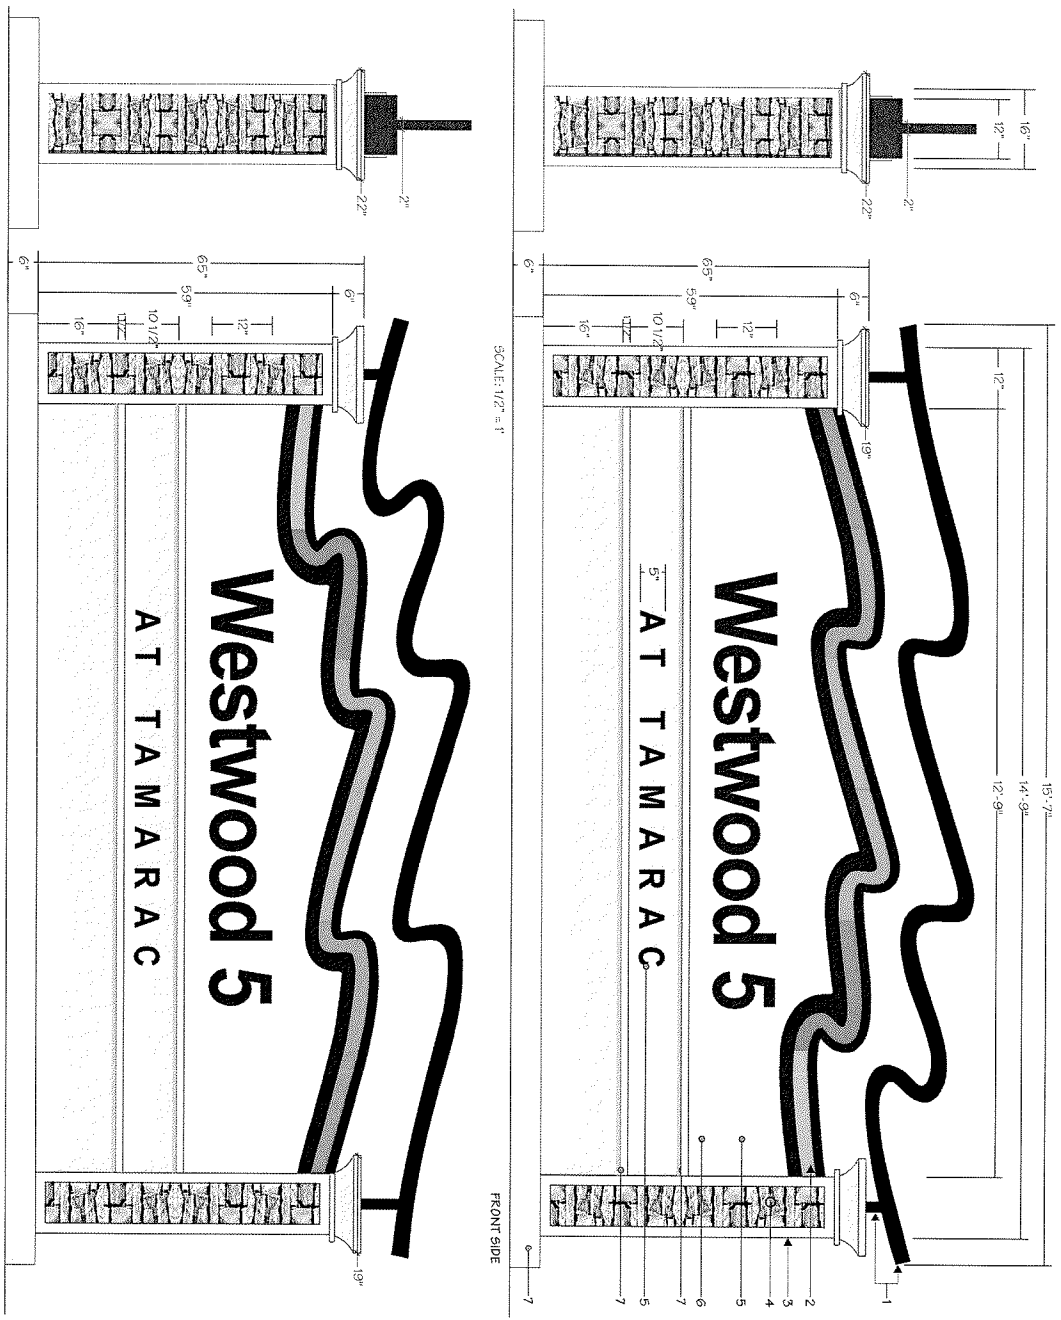

- 1- 1/2" FLAT CUT OUT BRONZE SHAVE WELDED TO 2" X 2" X 1/8" ALUMINUM SQUARE TUBING.
- 2- 3/4" THICK CLEAR PUSH THRU SHAPE WITH DIGITALLY PRINTED COLORED SHAPE OVERLAY WITH OPTICALLY CLEAR LAMINATE, INTERNALLY ILLUMINATED WITH LED'S.
- 3- 2" X 2" 1/8" SQUARE ALUMINUM TUBE FRAME WITH DECORATIVE CAPITAL TOP FABRICATED OUT OF .060" ALUMINUM WITH 1" SQUARE TUBE COLLAR AND 1/16" X 1/16" SQUARE TUBING TOP COVER SQUARE TUBING WITH .090" ALUMINUM SKINNED FROM INSIDE TO CREATE 2" RECESS.
- 4- NOMINAL 1 3/8" THICK STACKED "PEARLSTONE" STONE COLUMN INSET MATERIAL FROM NICHIA MATERIAL LOT AND SECURED TO COLUMN BATTERS WITH HIGH-BOND ADHESIVE MASTIC AND BLIND FASTENERS.
- 5- 3/4" THICK CLEAR ACRYLIC PUSH THRU COPY WITH 24V 3635-0711 DAY NIGHT VENTL APPLIED FRONT SURFACE AND 5756-70 WHITE DIFFUSER APPLIED SECOND SURFACE. INTERNALLY ILLUMINATED WITH LED'S.
- 6- MAIN CABINET SIGN FRAMED WITH 1 1/2" X 1 1/2" X 3/16" ALUMINUM ANGLE SKINNED OVER WITH .090" ROLLED ALUMINUM FACE FOR FRONT FACE ONLY.
- 7- 6" TALL X 15'-9" X 42" CONCRETE PAD.

Textured Finish Palette

BARON
SIGN MANUFACTURING
900 13th Street West
Riviera Beach, FL 33404
Tel: (561) 863-7446
Fax: (561) 848-2270

PROJECT
WAYFINDING

SALES/PROJECT MGR: JURY	DATE: 01/21/2017
DESIGNER: HQ	DATE: 01/21/2017
DESIGN TIME: 3 H 00 M	
REVISIONS	TIME DATE INITS

SIGN TYPE	XX
PAGE	1