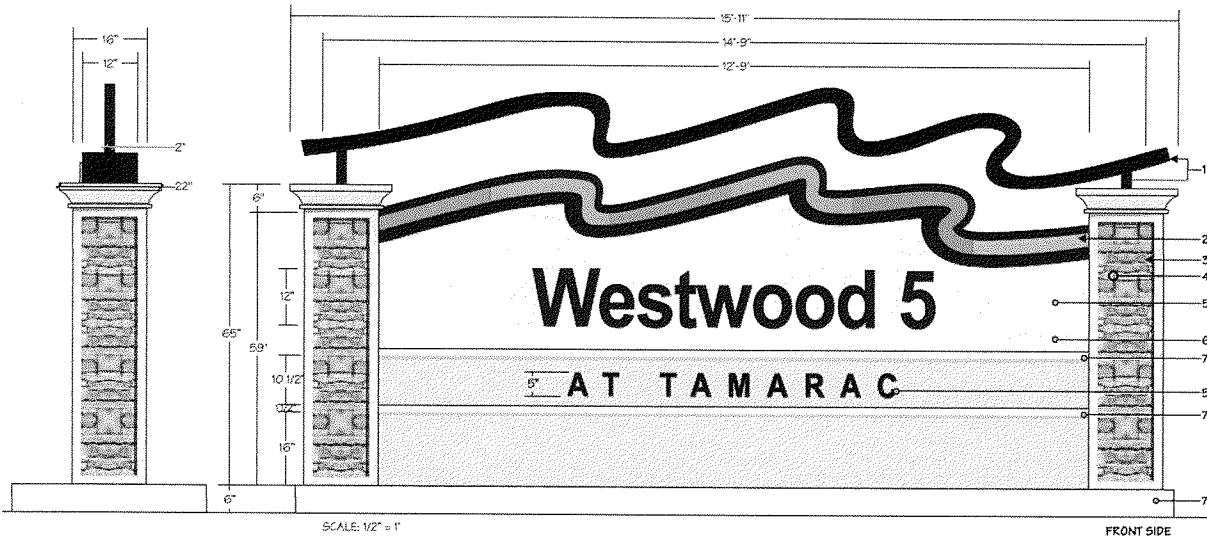

DESCRIPTION OF SIGN

EXHIBIT "B" SKETCH OR SURVEY OF SIGN LOCATION

- 1- 1/2" FLAT CUT OUT BRONZE SHAVE WELDED TO 2" X 2" X 1/8" ALUMINUM SQUARE TUBING.
- 2- 3/4" THICK CLEAR PUSH THRU SHAPE WITH DIGITALLY PRINTED COLORED SHAPE OVERLAY WITH OPTICALLY CLEAR LAMINATE, INTERNALLY ILLUMINATED WITH LED'S.
- 3- 2" X 2" 1/8" SQUARE ALUMINUM TUBE FRAME WITH DECORATIVE CAPITAL TOP FABRICATED OUT OF .060" ALUMINUM WITH 1" SQUARE TUBE COLLAR AND 1/16" X 1/16" SQUARE TUBING TOP COVER SQUARE TUBING WITH .090" ALUMINUM SKINNED FROM INSIDE TO CREATE 2" RECESS.
- 4- NOMINAL 1 3/8" THICK STACKED "PEARLSTONE" STONE COLUMN INSET MATERIAL FROM NICHIA MATERIAL LOT AND SECURED TO COLUMN BATTERS WITH HIGH-BOND ADHESIVE MASTIC AND BLIND FASTENERS.
- 5- 3/4" THICK CLEAR ACRYLIC PUSH THRU COPY WITH 24V 3635-0711 DAY NIGHT VENTL APPLIED FRONT SURFACE AND 5756-70 WHITE DIFFUSER APPLIED SECOND SURFACE. INTERNALLY ILLUMINATED WITH LED'S.
- 6- MAIN CABINET SIGN FRAMED WITH 1 1/2" X 1 1/2" X 3/16" ALUMINUM ANGLE SKINNED OVER WITH .090" ROLLED ALUMINUM FACE FOR FRONT FACE ONLY.
- 7- 6" TALL X 15'-9" X 42" CONCRETE PAD.